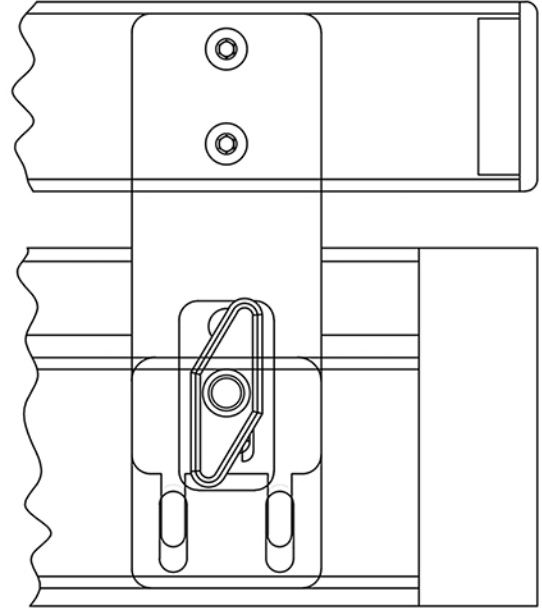

**Construction**
**Features:**

- 1" x 2" Rectangular Aluminum Tubing
- Steel Quick Release Spring Clamps
- Attaches Easily To A Variety Of Stages
- Mill Finish Aluminum Tube
- Powder Coated Finish Also Available
- Custom Designs Available

**Sizes & Weights:**

2' Chairstop	5 lbs.
3' Chairstop	6 lbs.
4' Chairstop	6 lbs.
5' Chairstop	7 lbs.
6' Chairstop	8 lbs.
7' Chairstop	8 lbs.
8' Chairstop	10 lbs.

4' Chair Stop

Close Up Of 8' Chair Stop

8' Chair Stop