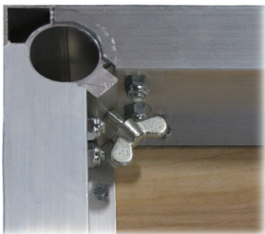

Construction

Features:

- Schedule 40 1 1/4" aluminum pipe construction.
- 2" diameter leveling foot w/ 2" fine adjustment.
- Non-marring neoprene foot pad.

Options:

- Sold in sets of 4 or individually.
- Replacement foot pad & insert sold separately.
- Custom heights available.
- Clamp required over 24".
- Leg braces required over 36".

Heights/ Weights:

Set of 4 - 4" Legs	1 lbs.	Set of 4 - 28" Legs	8 lbs.
Set of 4 - 6" Legs	2 lbs.	Set of 4 - 30" Legs	9 lbs.
Set of 4 - 8" Legs	3 lbs.	Set of 4 - 32" Legs	10 lbs.
Set of 4 - 12" Legs	4 lbs.	Set of 4 - 40" Legs	12 lbs.
Set of 4 - 16" Legs	5 lbs.	Set of 4 - 48" Legs	14 lbs.
Set of 4 - 24" Legs	7 lbs.	Set of 4 - 56" Legs	18 lbs.

Thumb screws must be securely fastened when stage decks are assembled.
Please contact us immediately if you have any damaged staging parts or pieces.

Empty Leg Receiver

Non-Marring Neoprene Foot Pad
w/ 2 1/2 inches of Fine Adjustment