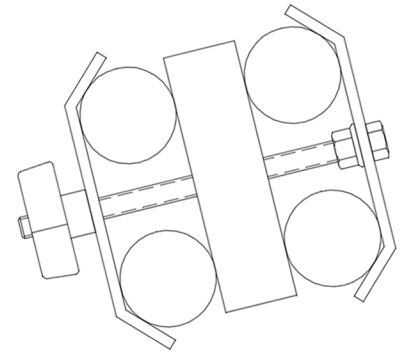

Construction

FEATURES:

- 3/16" x 2" steel flatbar.
- Thermoplastic 3/8-16 wingnut.
- 2-Way or 4-Way options.
- Textured black powder coating.
- Available for fixed or adjustable legs, Wunderstructures, or any combination of these support systems.
- Only necessary on Wunderstructures when combined w/ fixed or adjustable legs.
- Used to tie multi-tier risers together.
- Recommended on stage heights over 24".

SIZES / WEIGHTS:

- | | |
|-----------------------------------|--------|
| • 2-Way Leg Clamp | 2 lbs. |
| • 2-Way Adj Leg Clamp | 3 lbs. |
| • 2-Way Wunderstructure Leg Clamp | 4 lbs. |
| • 4-Way Leg Clamp | 3 lbs. |
| • 4-Way Adj Leg Clamp | 4 lbs. |
| • 4-Way Wunderstructure Leg Clamp | 5 lbs. |

2-Way Leg Clamp

4-Way Leg Clamp

2-Way Leg Clamp
w/ Fixed Height Legs

4-Way Leg Clamp
w/ Fixed Height Legs

2-Way Leg Clamp
w/ Adjustable Height Legs

4-Way Leg Clamp
w/ Adjustable Height Legs