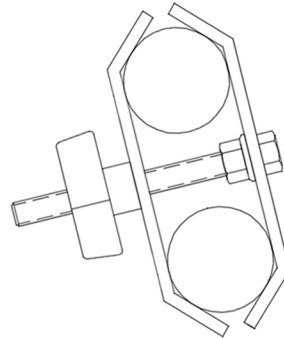

Construction

FEATURES:

- 3/16" x 2" steel flatbar.
- Thermoplastic 3/8-16 wingnut.
- 2-Way or 4-Way options.
- Textured black powder coating.
- Available for fixed or adjustable legs, Wunderstructures, or any combination of these support systems.
- Only necessary on Wunderstructures when combined w/ fixed or adjustable legs.
- Used to tie multi-tier risers together.
- Recommended on stage heights over 24".

SIZES / WEIGHTS:

- | | |
|-----------------------------------|--------|
| • 2-Way Leg Clamp | 2 lbs. |
| • 2-Way Adj Leg Clamp | 3 lbs. |
| • 2-Way Wunderstructure Leg Clamp | 4 lbs. |
| • 4-Way Leg Clamp | 3 lbs. |
| • 4-Way Adj Leg Clamp | 4 lbs. |
| • 4-Way Wunderstructure Leg Clamp | 5 lbs. |

2-Way Leg Clamp

4-Way Leg Clamp

2-Way Leg Clamp
w/ Fixed Height Legs

4-Way Leg Clamp
w/ Fixed Height Legs

2-Way Leg Clamp
w/ Adjustable Height Legs

4-Way Leg Clamp
w/ Adjustable Height Legs