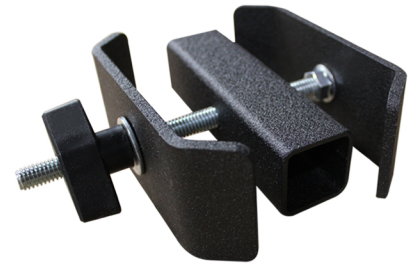

Construction

FEATURES:

- 3/16" x 2" steel flatbar.
- Thermoplastic 3/8-16 wingnut.
- 2-Way or 4-Way options.
- Textured black powder coating.
- Available for fixed or adjustable legs, Wunderstructures, or any combination of these support systems.
- Only necessary on Wunderstructures when combined w/ fixed or adjustable legs.
- Used to tie multi-tier risers together.
- Recommended on stage heights over 24".

SIZES / WEIGHTS:

- | | |
|-----------------------------------|--------|
| • 2-Way Leg Clamp | 2 lbs. |
| • 2-Way Adj Leg Clamp | 3 lbs. |
| • 2-Way Wunderstructure Leg Clamp | 4 lbs. |
| • 4-Way Leg Clamp | 3 lbs. |
| • 4-Way Adj Leg Clamp | 4 lbs. |
| • 4-Way Wunderstructure Leg Clamp | 5 lbs. |

2-Way Leg Clamp

4-Way Leg Clamp

2-Way Leg Clamp
w/ Fixed Height Legs

4-Way Leg Clamp
w/ Fixed Height Legs

2-Way Leg Clamp
w/ Adjustable Height Legs

4-Way Leg Clamp
w/ Adjustable Height Legs