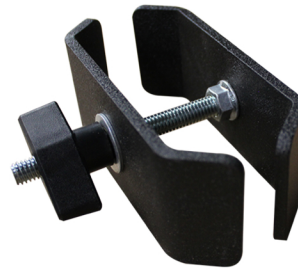

Construction

FEATURES:

- 3/16" x 2" steel flatbar.
- Thermoplastic 3/8-16 wingnut.
- 2-Way or 4-Way options.
- Textured black powder coating.
- Available for fixed or adjustable legs, Wunderstructures, or any combination of these support systems.
- Only necessary on Wunderstructures when combined w/ fixed or adjustable legs.
- Used to tie multi-tier risers together.
- Recommended on stage heights over 24".

SIZES / WEIGHTS:

- | | |
|-----------------------------------|--------|
| • 2-Way Leg Clamp | 2 lbs. |
| • 2-Way Adj Leg Clamp | 3 lbs. |
| • 2-Way Wunderstructure Leg Clamp | 4 lbs. |
| • 4-Way Leg Clamp | 3 lbs. |
| • 4-Way Adj Leg Clamp | 4 lbs. |
| • 4-Way Wunderstructure Leg Clamp | 5 lbs. |

2-Way Leg Clamp

4-Way Leg Clamp

2-Way Leg Clamp
w/ Fixed Height Legs

4-Way Leg Clamp
w/ Fixed Height Legs

2-Way Leg Clamp
w/ Adjustable Height Legs

4-Way Leg Clamp
w/ Adjustable Height Legs