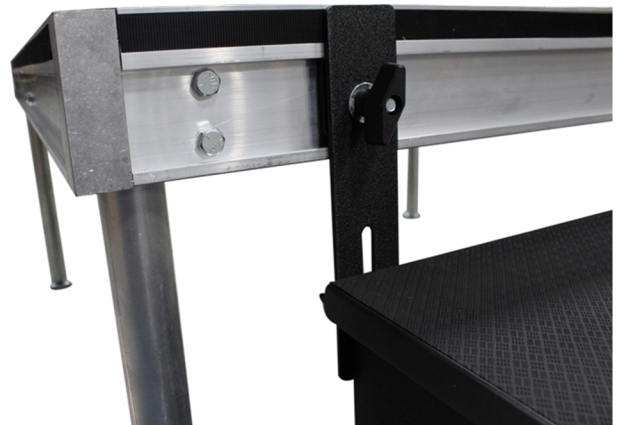

**Construction**

**FEATURES:**

- Marine Grade Plywood
- Non Skid, Carpet or Painted Black Surface
- Custom Designs & Colors Available
- 12" Deep x 36" Wide Treads
- Rise Not To Exceed 7" High
- No Assembly Required
- Easy Access to Solid Faced Staging

**SIZES / WEIGHTS:**

- |  |                |
|--|----------------|
| 1 Step Stair Box – 16" high stage        | 25 lbs.        |
| <b>2 Step Stair Box – 24" high stage</b> | <b>50 lbs.</b> |
| 3 Step Stair Box – 32" high stage        | 75 lbs.        |

2 Step Stair Box - Non Skid Surface

2 Step Stair Box - Non Skid Surface  
Attached to Stage Deck

Stair Box attached to Stage Deck

Standard Surface Options:

Non Skid Quad

Black Carpet

Pepper Grey Carpet