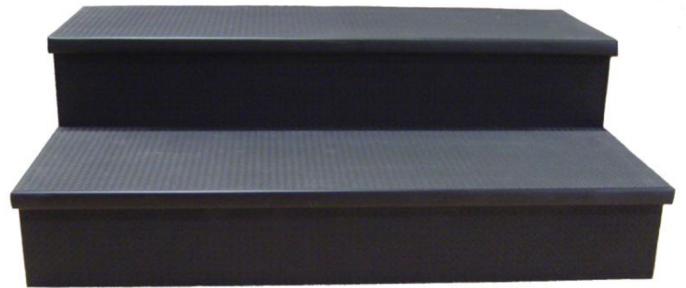

**Construction**

**FEATURES:**

- Marine Grade Plywood
- Non Skid, Carpet or Painted Black Surface
- Custom Designs & Colors Available
- 12" Deep x 36" Wide Treads
- Rise Not To Exceed 7" High
- No Assembly Required
- Easy Access to Solid Faced Staging

**SIZES / WEIGHTS:**

- |  |                |
|--|----------------|
| 1 Step Stair Box – 16" high stage        | 25 lbs.        |
| <b>2 Step Stair Box – 24" high stage</b> | <b>50 lbs.</b> |
| 3 Step Stair Box – 32" high stage        | 75 lbs.        |

2 Step Stair Box - Non Skid Surface

2 Step Stair Box - Non Skid Surface  
Attached to Stage Deck

Stair Box attached to Stage Deck

Standard Surface Options:

Non Skid Quad

Black Carpet

Pepper Grey Carpet