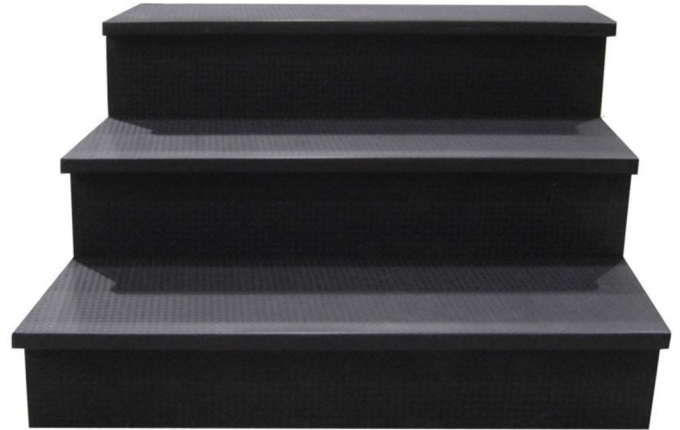

Construction

FEATURES:

- Marine Grade Plywood
- Non Skid, Carpet or Painted Black Surface
- Custom Designs & Colors Available
- 12" Deep x 36" Wide Treads
- Rise Not To Exceed 7" High
- No Assembly Required
- Easy Access to Solid Faced Staging

SIZES / WEIGHTS:

- | | |
|--|----------------|
| 1 Step Stair Box – 16" high stage | 25 lbs. |
| 2 Step Stair Box – 24" high stage | 50 lbs. |
| 3 Step Stair Box – 32" high stage | 75 lbs. |

3 Step Stair Box - Non Skid Surface

Standard Surface Options:

Non Skid Quad Black Carpet Pepper Grey Carpet

3 Step Stair Box - Non Skid Surface
Attached to Stage Deck

Stair Box attached to Stage Deck